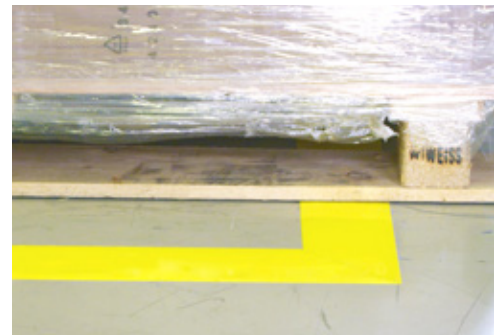

You need to do your job faster than ever before without sacrificing safety or standards. And you need to be able to rely on your floor marking to change with you — and to stand up to heavy traffic and tough conditions. That's where we come in. Our tapes go down quickly and come up easily, so changes are no sweat. When you're facing new regulations, new equipment, new products — you have the power to adapt your facility to ever changing conditions. No compromises.

**Maximize your efficiency**

Using the 5S visual management system helps make it easier to ensure your workplace is more organized, efficient, productive and safer.

**Superior durability**

Thick backing provides excellent abrasion resistance and withstands lifting, curling and peeling from forklift traffic and dragging pallets.

**Resists lifting from forklift traffic.**

**Excellent pallet drag resistance.**

**Unique Polylactic Acid (PLA) Backing**  
 The key ingredient in 971 backing is made from an environmentally-conscience, plant-based material versus petroleum-based, traditional, vinyl tapes. The thick PLA backing provides top-tier durability while using less fossil fuels.